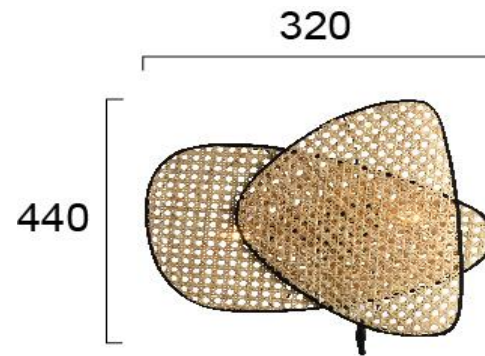

Product Datasheet

Code	4268000
Description	Wall Light Gheisa
Family	GHEISA
Type	WALL LIGHTS
Type of Lamp	E27
Watt	2 x MAX 40W
Volt	220-240 VAC
Hertz	50-60 Hz
Class	I
IP	IP20
Environment	Indoor
Color	NATURAL / BLACK
Material	RATTAN / ELECTROSTATIC PAINTED STEEL
Length	L:320
Height	H:440
Width	P:190