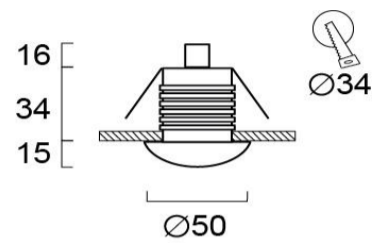

Product Datasheet

Code	4269800
Description	Recessed Spot Light Eric
Family	ERIC
Type	SPOTLIGHTS
Type of Lamp	LED module
Watt	3W
Volt	12-24V AC-DC
Hertz	---
Class	Class II
IP	IP67
Environment	Outdoor
Color	ALUMINIUM MAT
Material	ALUMINIUM ANODIZED
Length	D:50
Height	H:65
Width	
Kelvin	3000K
Lumen	195 Lm
Beam Angle	CRI>80
Dimmable	Dimmable version available only in 12V