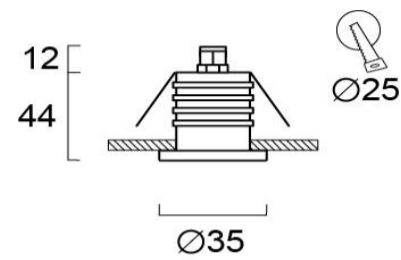

Product Datasheet

Code	4269900
Description	Recessed Spot Light Tenor
Family	TENOR
Type	SPOTLIGHTS
Type of Lamp	LED module
Watt	1W
Volt	12-24V AC DC
Hertz	---
Class	Class II
IP	IP67
Environment	Outdoor
Color	ALUMINIUM MAT
Material	ALUMINIUM ANODIZED
Length	D:35
Height	H:56
Width	
Kelvin	3000K
Lumen	95 Lm
Beam Angle	CRI>80
Dimmable	Non-Dimmable