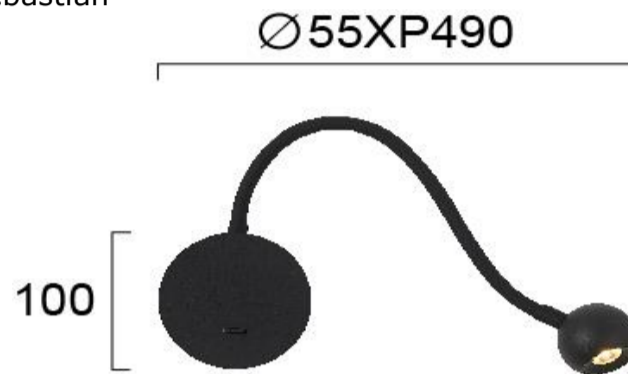

Product Datasheet

Code	4270900
Description	Wall Light Adjustable with Switch Sebastian
Family	SEBASTIAN
Type	WALL LIGHTS
Type of Lamp	LED module
Watt	3,3W
Volt	220-240 VAC
Hertz	50-60 Hz
Class	I
IP	IP20
Environment	Indoor
Color	BLACK
Material	ELECTROSTATIC PAINTED STEEL
Length	D:100
Height	
Width	P:395
Kelvin	3000K
Lumen	207 Lm
Beam Angle	Beam Angle 25* / CRI 75
Dimmable	Non-Dimmable