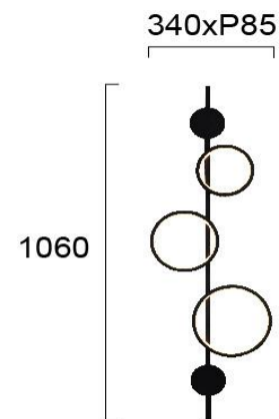

Product Datasheet

Code	4271600
Description	Wall Light Jocco
Family	JOCCO
Type	WALL LIGHTS
Type of Lamp	LED module
Watt	21W
Volt	220-240 VAC
Hertz	50-60 Hz
Class	Class II
IP	IP20
Environment	Indoor
Color	SAND BLACK
Material	SILICON / ALUMINIUM
Length	L:340
Height	H:1060
Width	P:85
Kelvin	3000K
Lumen	1050 Lm
Beam Angle	Beam Angle 120* / CRI 83
Dimmable	Non-Dimmable