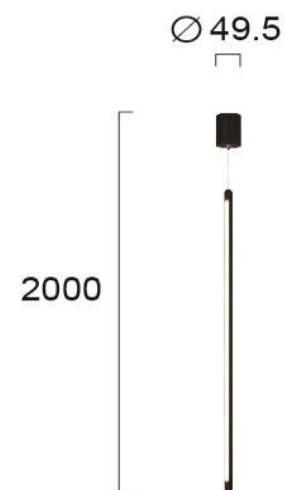

Product Datasheet

Code	4272700
Description	Pendant Light Speed
Family	SPEED
Type	PENDANT
Type of Lamp	LED module
Watt	13,6W
Volt	220-240 VAC
Hertz	50-60 Hz
Class	Class I
IP	IP20
Environment	Indoor
Color	SAND BLACK
Material	ALUMINIUM / ACRYLIC
Length	
Height	H:1200 - 2000
Width	h:987
Kelvin	3000K
Lumen	948 Lm
Beam Angle	Beam angle 120* / CRI 82
Dimmable	Non-Dimmable