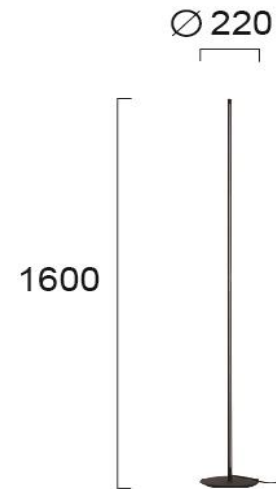

Product Datasheet

Code	4272800
Description	Floor Lamp Speed
Family	SPEED
Type	FLOOR
Type of Lamp	LED module
Watt	25W
Volt	220-240 VAC
Hertz	50-60 Hz
Class	Class II
IP	IP20
Environment	Indoor
Color	SAND BLACK
Material	ALUMINIUM / ACRYLIC
Length	D:220
Height	H:1600
Width	
Kelvin	3000K
Lumen	960 Lm
Beam Angle	Beam Angle 120* / CRI 83
Dimmable	Non-Dimmable