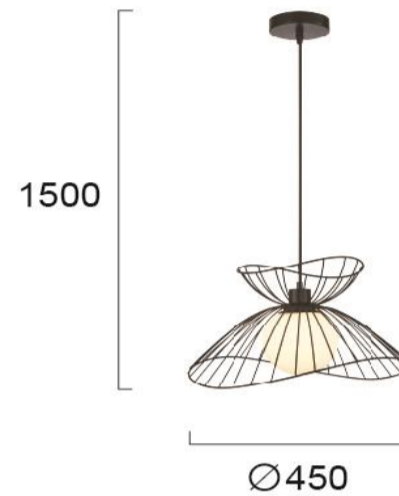

Product Datasheet

| | |
|---------------------|-------------------------------------|
| Code | 4275100 |
| Description | Pendant Light Black Belinda |
| Family | BELINDA |
| Type | PENDANT |
| Type of Lamp | E27 |
| Watt | 1 x Max 40W |
| Volt | 220-240 VAC |
| Hertz | 50-60 Hz |
| Class | Class II |
| IP | IP20 |
| Environment | Indoor |
| Color | OPAL WHITE / BLACK |
| Material | GLASS / ELECTROSTATIC PAINTED STEEL |
| Length | D:450 |
| Height | H:1500 |
| Width | |