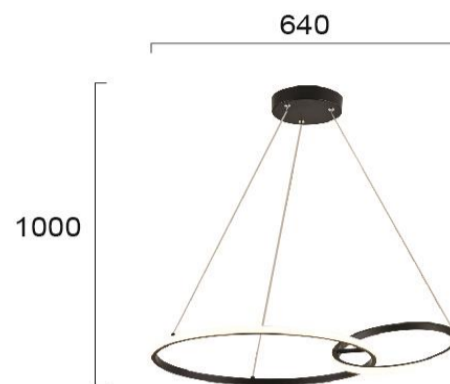

Product Datasheet

Code	4275800
Description	Suspended Light Double
Family	DOUBLE
Type	PENDANT
Type of Lamp	LED module
Watt	38W
Volt	220-240 VAC
Hertz	50-60 Hz
Class	Class II
IP	IP20
Environment	Indoor
Color	BLACK
Material	PVC / ALUMINIUM/ ELECTROSTATIC PAINTED STEEL
Length	L:640
Height	H:1100
Width	D:460
Kelvin	3000K
Lumen	1533 Lm
Beam Angle	CRI 84
Dimmable	Non-Dimmable