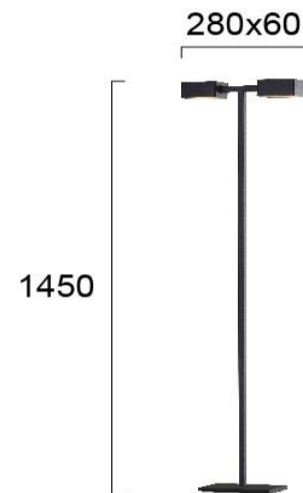

Product Datasheet

Code	4276700
Description	Floor Light Nosto
Family	NOSTO
Type	FLOOR
Type of Lamp	LED module
Watt	13W
Volt	220-240 VAC
Hertz	50-60 Hz
Class	Class II
IP	IP20
Environment	Indoor
Color	BLACK
Material	ELECTROSTATIC PAINTED STEEL / PLASTIC
Length	L:280
Height	H:1450
Width	W:60
Kelvin	3000K
Lumen	792 Lm
Beam Angle	CRI 82
Dimmable	Non-Dimmable