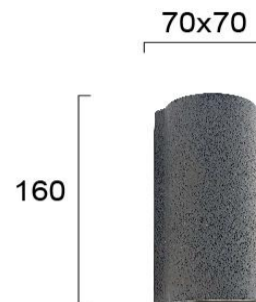

Product Datasheet

Code	4277301
Description	Wall Lamp Grey Nest
Family	NEST
Type	WALL LIGHTS
Type of Lamp	GU10
Watt	2 x MAX 35W
Volt	220-240V
Hertz	50-60 Hz
Class	Class I
IP	IP20
Environment	Indoor
Color	GREY
Material	CONCRETE
Length	L:70
Height	H:160
Width	W:70