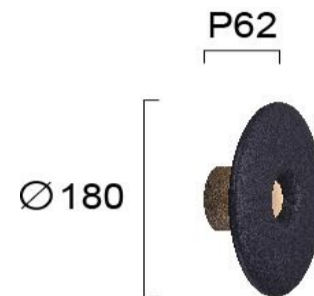

Product Datasheet

Code	4277700
Description	Wall Light Kea
Family	KEA
Type	WALL LIGHTS
Type of Lamp	LED module
Watt	10W
Volt	220-240 VAC
Hertz	50-60 Hz
Class	Class I
IP	IP54
Environment	Outdoor
Color	ANTHRACITE
Material	ALUMINIUM/PC
Length	D:180
Height	
Width	P:62
Kelvin	3000K
Lumen	936 Lm
Beam Angle	Beam Angle 99* / CRI 84
Dimmable	Non-Dimmable