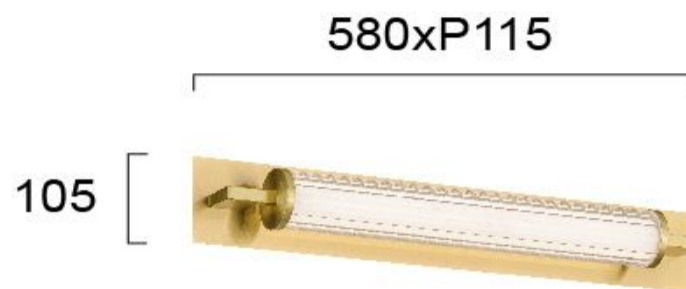

Product Datasheet

Code	4277900
Description	Wall Light 22W Frida
Family	FRIDA
Type	WALL LIGHTS
Type of Lamp	LED module
Watt	22W
Volt	220-240 VAC
Hertz	50-60 Hz
Class	Class I
IP	IP44
Environment	Indoor
Color	CLEAR/GOLD
Material	GLASS/PLATED STEEL
Length	L:580
Height	H:105
Width	P:115
Kelvin	3000K
Lumen	1110 Lm
Beam Angle	Beam Angle 120* / CRI 80
Dimmable	Non-Dimmable