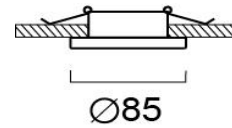

Product Datasheet

Code	4279600
Description	Resseced Spot White Smooth
Family	SMOOTH
Type	SPOTLIGHTS
Type of Lamp	GU10
Watt	1 x MAX 50W
Volt	220-240 VAC
Hertz	50-60 Hz
Class	Class I
IP	IP20
Environment	Indoor
Color	WHITE
Material	ALUMINIUM
Length	D:85
Height	H:85
Width	