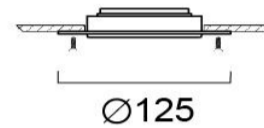

Product Datasheet

Code	4279700
Description	Resseced Spot White Mask
Family	MASK
Type	SPOTLIGHTS
Type of Lamp	GU10
Watt	1 x MAX 50W
Volt	220-240 VAC
Hertz	50-60 Hz
Class	Class I
IP	IP20
Environment	Indoor
Color	WHITE
Material	ALUMINIUM
Length	D:125
Height	H:85
Width	