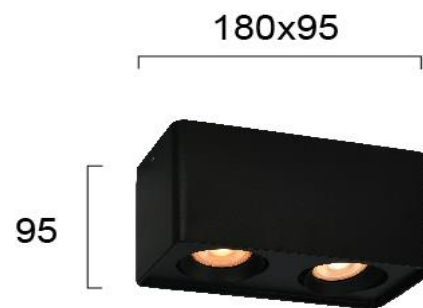

Product Datasheet

Code	4279901
Description	2/L Ceiling Lamp Black Arion
Family	ARION
Type	CEILING
Type of Lamp	GU10
Watt	2 x MAX50W
Volt	220-240 VAC
Hertz	50-60 Hz
Class	Class I
IP	IP20
Environment	Indoor
Color	BLACK
Material	ALUMINIUM
Length	L:180
Height	H:95
Width	W:95