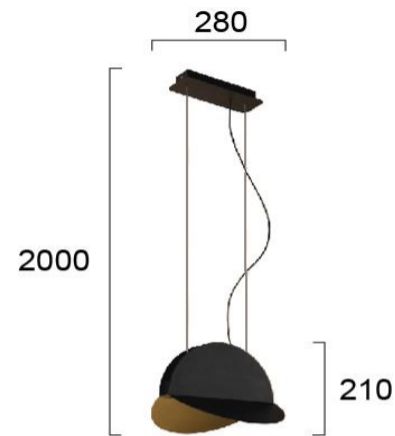

Product Datasheet

Code	4280300
Description	Pendant Light Aladin
Family	ALADIN
Type	PENDANT
Type of Lamp	LED module
Watt	6,3W
Volt	220-240 VAC
Hertz	50-60 Hz
Class	Class I
IP	IP20
Environment	Indoor
Color	BLACK
Material	ELECTROSTATIC PAINTED STEEL
Length	D:280
Height	H:2000
Width	
Kelvin	3000K
Lumen	243 Lm
Beam Angle	
Dimmable	Non-Dimmable