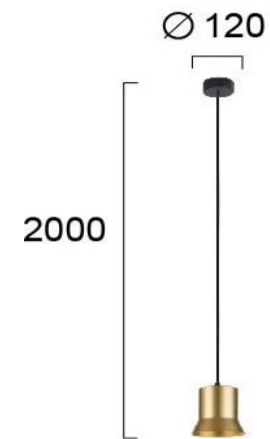

Product Datasheet

Code	4280600
Description	Pendant Light Gold D:120 Forma
Family	FORMA
Type	PENDANT
Type of Lamp	LED module
Watt	6W
Volt	220-240 VAC
Hertz	50-60 Hz
Class	Class I
IP	IP20
Environment	Indoor
Color	GOLD
Material	ELECTROSTATIC PAINTED STEEL
Length	D:120
Height	H:2000
Width	
Kelvin	3000K
Lumen	576 Lm
Beam Angle	
Dimmable	Non-Dimmable