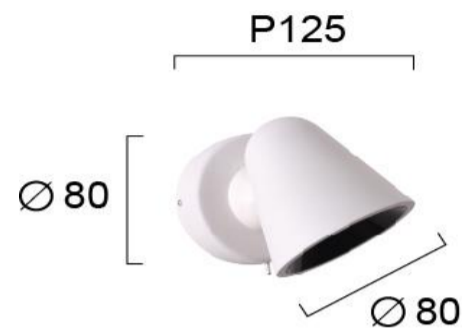

Product Datasheet

Code	4280900
Description	Wall Lamp White Enzo
Family	ENZO
Type	WALL LIGHTS
Type of Lamp	LED module
Watt	5,6W
Volt	220-240 VAC
Hertz	50-60 Hz
Class	Class I
IP	IP20
Environment	Indoor
Color	WHITE
Material	ELECTROSTATIC PAINTED STEEL
Length	D:80
Height	H:80
Width	P:125
Kelvin	3000K
Lumen	404 Lm
Beam Angle	
Dimmable	Non-Dimmable