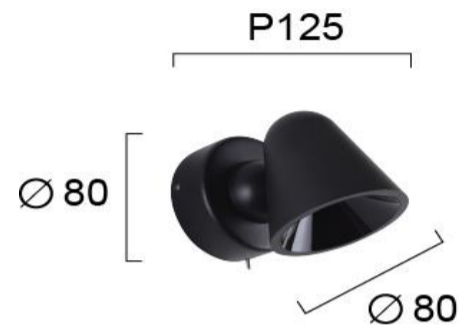

Product Datasheet

Code	4280901
Description	Wall Lamp Black Enzo
Family	ENZO
Type	WALL LIGHTS
Type of Lamp	LED module
Watt	5,6W
Volt	220-240 VAC
Hertz	50-60 Hz
Class	Class I
IP	IP20
Environment	Indoor
Color	BLACK
Material	ELECTROSTATIC PAINTED STEEL
Length	D:80
Height	H:80
Width	P:125
Kelvin	3000K
Lumen	404 Lm
Beam Angle	
Dimmable	Non-Dimmable