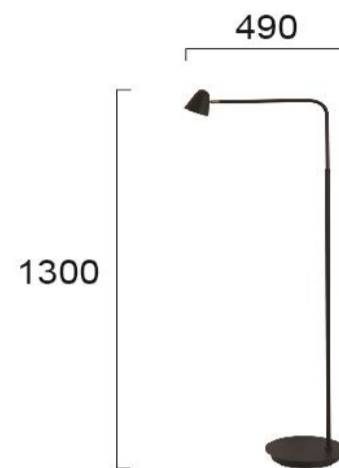

Product Datasheet

Code	4281000
Description	Floor Lamp Enzo
Family	ENZO
Type	FLOOR
Type of Lamp	LED module
Watt	8,4W
Volt	220-240 VAC
Hertz	50-60 Hz
Class	Class II
IP	IP20
Environment	Indoor
Color	BLACK
Material	ELECTROSTATIC PAINTED STEEL/
Length	L:490
Height	H:1300
Width	
Kelvin	3000K
Lumen	447 Lm
Beam Angle	CRI 80
Dimmable	Non-Dimmable