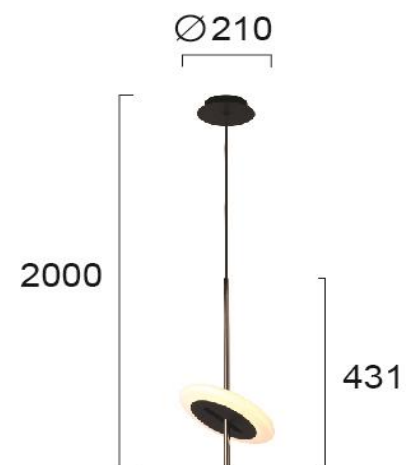

Product Datasheet

Code	4281100
Description	Pendant Light Aria
Family	ARIA
Type	PENDANT
Type of Lamp	LED module
Watt	7W
Volt	220-240 VAC
Hertz	50-60 Hz
Class	Class I
IP	IP20
Environment	Indoor
Color	BLACK
Material	PS/ELECTROSTATIC PAINTED STEEL
Length	D:210
Height	H:2000
Width	
Kelvin	3000K
Lumen	521 Lm
Beam Angle	
Dimmable	Non-Dimmable