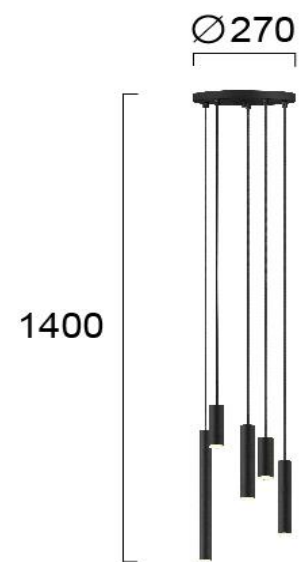

Product Datasheet

Code	4281200
Description	Suspended Luminaire Elliot
Family	ELLIOT
Type	PENDANT
Type of Lamp	LED module
Watt	24W
Volt	220-240 VAC
Hertz	50-60 Hz
Class	Class I
IP	IP20
Environment	Indoor
Color	MATT BLACK
Material	ELECTROSTATIC PAINTED STEEL
Length	D:270
Height	H:600min-1400max
Width	
Kelvin	3000K
Lumen	1340 Lm
Beam Angle	Beam Angle 90* / CRI 84
Dimmable	Dimmable