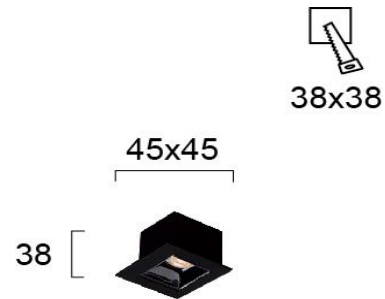

Product Datasheet

Code	4281600
Description	Recessed Spot L:45 Aden
Family	ADEN
Type	SPOTLIGHTS
Type of Lamp	LED module
Watt	3W
Volt	220-240 VAC
Hertz	50-60 Hz
Class	Class II
IP	IP20
Environment	Indoor
Color	SAND BLACK
Material	ELECTROSTATIC PAINTED ALUMINIUM
Length	L:45
Height	H:45
Width	W:38
Kelvin	3000K
Lumen	135 Lm
Beam Angle	Beam Angle 30* / CRI 84 / UGR<25
Dimmable	Non-Dimmable