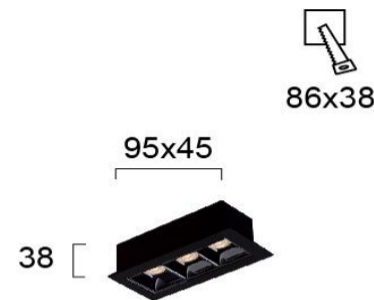

Product Datasheet

Code	4281700
Description	Recessed Spot L:95 Aden
Family	ADEN
Type	SPOTLIGHTS
Type of Lamp	LED module
Watt	7W
Volt	220-240 VAC
Hertz	50-60 Hz
Class	Class II
IP	IP20
Environment	Indoor
Color	SAND BLACK
Material	ELECTROSTATIC PAINTED ALUMINIUM
Length	L:95
Height	H:38
Width	W:45
Kelvin	3000K
Lumen	451 Lm
Beam Angle	Beam Angle 30* / CRI 84 / UGR<25
Dimmable	Non-Dimmable