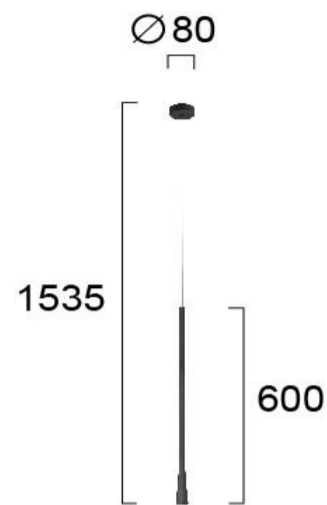

Product Datasheet

Code	4282000
Description	Pendant Light Black Fox
Family	FOX
Type	PENDANT
Type of Lamp	LED module
Watt	6,3W
Volt	220-240 VAC
Hertz	50-60 Hz
Class	Class I
IP	IP20
Environment	Indoor
Color	BLACK
Material	ELECTROSTATIC PAINTED ALUMINIUM
Length	D:80
Height	H:1535
Width	
Kelvin	3000K
Lumen	200 Lm
Beam Angle	Beam Angle 18* / CRI 92
Dimmable	Non-Dimmable