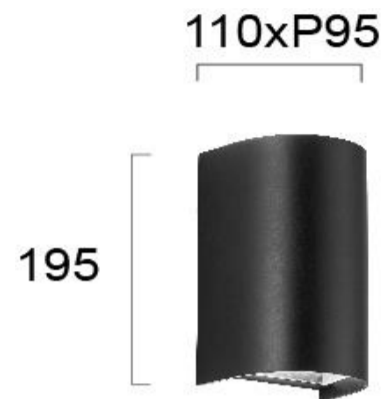

Product Datasheet

| | |
|---------------------|----------------------|
| Code | 4282500 |
| Description | Wall Lamp 2/L Spirit |
| Family | SPIRIT |
| Type | WALL LIGHTS |
| Type of Lamp | GU10 |
| Watt | 2 x MAX 7W |
| Volt | 220-240V |
| Hertz | 50-60 Hz |
| Class | Class II |
| IP | IP65 |
| Environment | Outdoor |
| Color | BLACK |
| Material | PC/ABS |
| Length | L:110 |
| Height | H:195 |
| Width | P:95 |