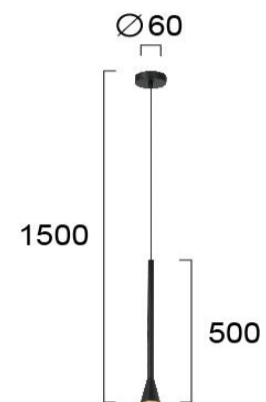

Product Datasheet

Code	4283600
Description	Pendant Light Melody
Family	MELODY
Type	PENDANT
Type of Lamp	GU10
Watt	1 x MAX 9W
Volt	220-240V
Hertz	50-60 Hz
Class	Class II
IP	IP20
Environment	Indoor
Color	MATT BLACK
Material	ELECTROSTATIC PAINTED STEEL
Length	D:60
Height	H:1500
Width	