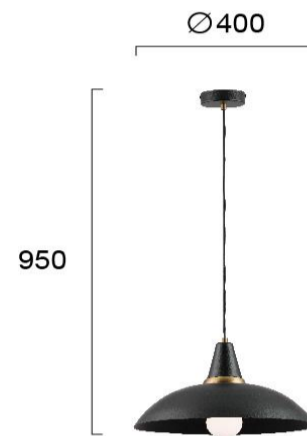

Product Datasheet

Code	4283900
Description	Pendant Light James
Family	JAMES
Type	PENDANT
Type of Lamp	E27
Watt	MAX 60W
Volt	220-240V
Hertz	50-60 Hz
Class	Class I
IP	IP20
Environment	Indoor
Color	BLACK
Material	ELECTROSTATIC PAINTED STEEL
Length	D:400
Height	H:950
Width	