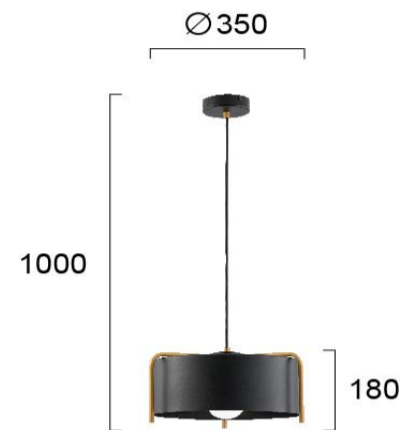

Product Datasheet

Code	4284100
Description	Pendant Light Seventy's
Family	SEVENTY'S
Type	PENDANT
Type of Lamp	E27
Watt	MAX 40W
Volt	220-240V
Hertz	50-60 Hz
Class	Class I
IP	IP20
Environment	Indoor
Color	BLACK/GOLD
Material	ELECTROSTATIC PAINTED STEEL
Length	D:350
Height	H:1000
Width	