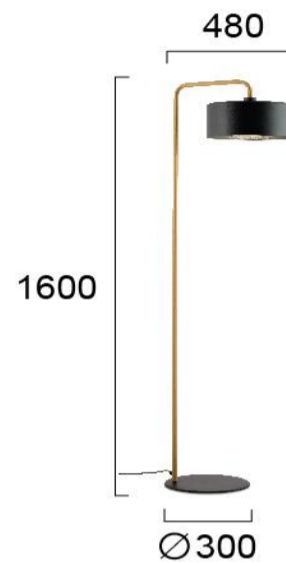

Product Datasheet

Code	4284400
Description	Floor Lamp Seventy's
Family	SEVENTY'S
Type	FLOOR
Type of Lamp	E27
Watt	MAX 40W
Volt	220-240V
Hertz	50-60 Hz
Class	Class II
IP	IP20
Environment	Indoor
Color	BLACK/GOLD
Material	ELECTROSTATIC PAINTED STEEL
Length	D: 300
Height	H: 1600
Width	W: 480