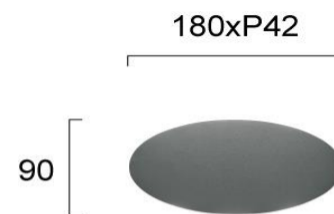

Product Datasheet

Code	4285100
Description	Wall Light Oval Smooth
Family	SMOOTH
Type	WALL LIGHTS
Type of Lamp	LED module
Watt	8W
Volt	220-240 VAC
Hertz	50-60 Hz
Class	Class I
IP	IP54
Environment	Outdoor
Color	DARK GREY
Material	ALUMINIUM
Length	L:180
Height	H:90
Width	P:42
Kelvin	3000K
Lumen	507 Lm
Beam Angle	Beam Angle 60* / CRI 82
Dimmable	Non-Dimmable