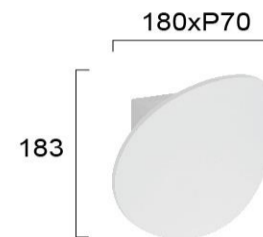

Product Datasheet

| | |
|---------------------|--------------------------|
| Code | 4285300 |
| Description | Wall Light White Corto |
| Family | CORTO |
| Type | WALL LIGHTS |
| Type of Lamp | LED module |
| Watt | 8W |
| Volt | 220-240 VAC |
| Hertz | 50-60 Hz |
| Class | Class I |
| IP | IP54 |
| Environment | Outdoor |
| Color | SAND WHITE |
| Material | ALUMINIUM |
| Length | W:180 |
| Height | H:183 |
| Width | P:70 |
| Kelvin | 3000K |
| Lumen | 541 Lm |
| Beam Angle | Beam Angle 100* / CRI 83 |
| Dimmable | Non-Dimmable |