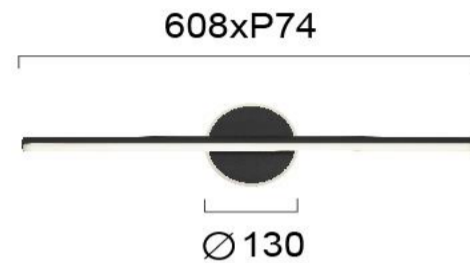

Product Datasheet

Code	4285800
Description	Wall Light Black Camelia
Family	CAMELIA
Type	WALL LIGHTS
Type of Lamp	LED module
Watt	11W
Volt	220-240 VAC
Hertz	50-60 Hz
Class	Class I
IP	IP44
Environment	Outdoor
Color	SANDED BLACK
Material	ACRYLIC/ELECTROSTATIC PAINTED STEEL
Length	L:608
Height	
Width	P:74
Kelvin	3000K
Lumen	557 Lm
Beam Angle	Beam Angle 120*/CRI 81
Dimmable	Non-Dimmable