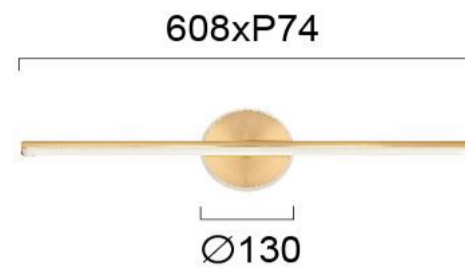

Product Datasheet

Code	4285801
Description	Wall Light Gold Camelia
Family	CAMELIA
Type	WALL LIGHTS
Type of Lamp	LED module
Watt	11W
Volt	220-240 VAC
Hertz	50-60 Hz
Class	Class I
IP	IP44
Environment	Outdoor
Color	SANDED BRASS
Material	ACRYLIC/PLATED STEEL
Length	L:608
Height	
Width	P:74
Kelvin	3000K
Lumen	668 Lm
Beam Angle	Beam Angle 120*/CRI 81
Dimmable	Non-Dimmable