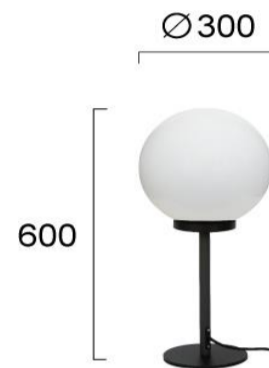

Product Datasheet

Code	4286200
Description	Outdoor Table Lamp Smoke
Family	SMOKE
Type	TABLE
Type of Lamp	E27 CFL / LED
Watt	1 x Max 25W
Volt	220-240 VAC
Hertz	50-60 Hz
Class	Class II
IP	IP65
Environment	Outdoor
Color	WHITE / BLACK
Material	PMMA / ALUMINIUM
Length	D:300
Height	H:600
Width	