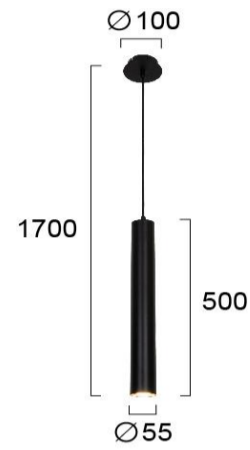

Product Datasheet

Code	4287300
Description	Pendant Light Black H:500 Lesante
Family	LESANTE
Type	PENDANT
Type of Lamp	GU10
Watt	1xMax 50W
Volt	220-240 VAC
Hertz	50-60 Hz
Class	Class I
IP	IP20
Environment	Indoor
Color	BLACK
Material	ELECTROSTATIC PAINTED STEEL
Length	D:100
Height	H:1700
Width	