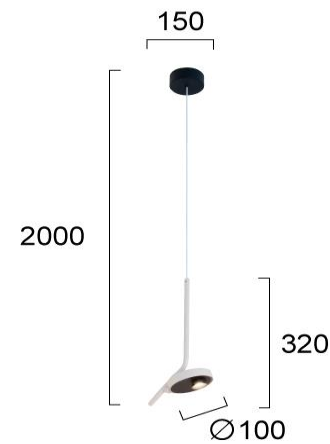

Product Datasheet

Code	4288100
Description	Pendant Light White Factory
Family	FACTORY
Type	PENDANT
Type of Lamp	LED module
Watt	7W
Volt	220-240 VAC
Hertz	50-60 Hz
Class	Class II
IP	IP20
Environment	Indoor
Color	WHITE
Material	ELECTROSTATIC PAINTED STEEL
Length	D:100
Height	H:2000max
Width	
Kelvin	3000K
Lumen	425 Lm
Beam Angle	Beam Angle 36° / CRI 91
Dimmable	Non-Dimmable