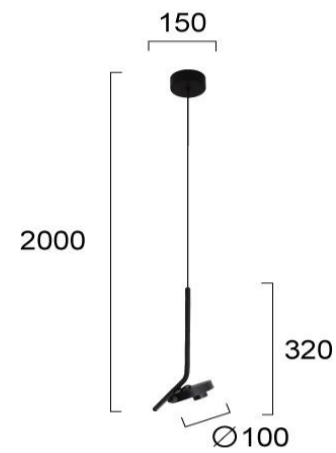

Product Datasheet

Code	4288101
Description	Pendant Light Black Factory
Family	FACTORY
Type	PENDANT
Type of Lamp	LED module
Watt	7W
Volt	220-240 VAC
Hertz	50-60 Hz
Class	Class II
IP	IP20
Environment	Indoor
Color	BLACK
Material	ELECTROSTATIC PAINTED STEEL
Length	D:100
Height	H:2000
Width	P:150
Kelvin	3000K
Lumen	425 Lm
Beam Angle	Beam Angle 36*/CRI 91
Dimmable	Non-Dimmable