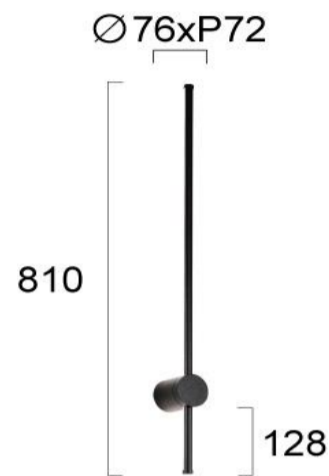

Product Datasheet

Code	4289100
Description	Wall Light New York
Family	NEW YORK
Type	WALL LIGHTS
Type of Lamp	LED module
Watt	14W
Volt	220-240 VAC
Hertz	50-60 Hz
Class	Class I
IP	IP65
Environment	Outdoor
Color	BLACK
Material	ALUMINIUM/ACRYLIC
Length	D:76
Height	H:810
Width	P:72
Kelvin	3000K
Lumen	1119 Lm
Beam Angle	Beam Angle 120* / CRI 94
Dimmable	Non-Dimmable