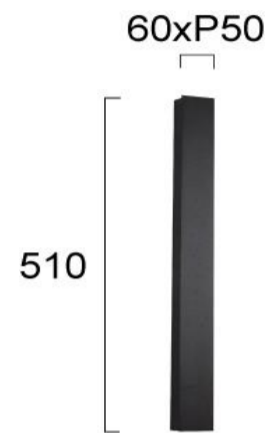

Product Datasheet

Code	4289300
Description	Wall Light H:510 Tokyo
Family	TOKYO
Type	WALL LIGHTS
Type of Lamp	LED module
Watt	12W
Volt	220-240 VAC
Hertz	50-60 Hz
Class	Class I
IP	IP65
Environment	Outdoor
Color	DARK GREY
Material	ALUMINIUM/ACRYLIC
Length	L:60
Height	H:510
Width	P:50
Kelvin	3000K
Lumen	219Lm
Beam Angle	Beam Angle 120* / CRI 95
Dimmable	Non-Dimmable