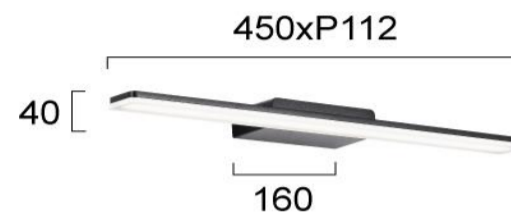

Product Datasheet

Code	4289600
Description	Wall Light L:450 Ram
Family	RAM
Type	WALL LIGHTS
Type of Lamp	LED module
Watt	12W
Volt	220-240 VAC
Hertz	50-60 Hz
Class	Class I
IP	IP44
Environment	Indoor
Color	BLACK
Material	ALUMINIUM/ACRYLIC
Length	L:450
Height	H:40
Width	P:112
Kelvin	3000K
Lumen	1103 Lm
Beam Angle	Beam Angle 120* / CRI 90
Dimmable	Non-Dimmable