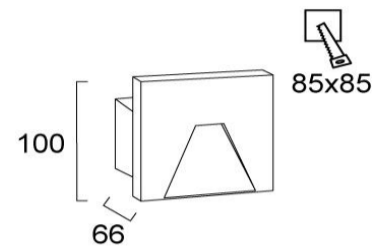

Product Datasheet

Code	4289800
Description	Wall Recessed Light Square Space
Family	SPACE
Type	WALL LIGHTS
Type of Lamp	LED module
Watt	4W
Volt	220-240 VAC
Hertz	50-60 Hz
Class	Class II
IP	IP65
Environment	Outdoor
Color	GREY
Material	CONCRETE
Length	L:100
Height	H:100
Width	P:66
Kelvin	3000K
Lumen	36 Lm
Beam Angle	Beam angle 150* / CRI 82
Dimmable	Non-Dimmable