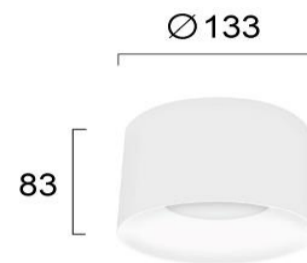

Product Datasheet

Code	4290100
Description	Ceiling Spot Light White Fibo
Family	FIBO
Type	SPOTLIGHTS
Type of Lamp	GX53 LED
Watt	1 x Max 15W
Volt	220-240 VAC
Hertz	50-60 Hz
Class	Class II
IP	IP20
Environment	Indoor
Color	WHITE
Material	CERAMIC
Length	D:133
Height	H:83
Width	