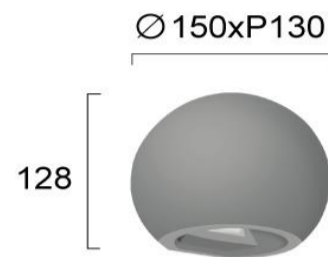

Product Datasheet

Code	4290201
Description	Wall Lamp Grey Sarra
Family	SARRA
Type	WALL LIGHTS
Type of Lamp	G9
Watt	1 x Max 15W
Volt	220-240 VAC
Hertz	50-60 Hz
Class	Class II
IP	IP20
Environment	Indoor
Color	GREY
Material	CONCRETE
Length	D:150
Height	H:128
Width	P:130