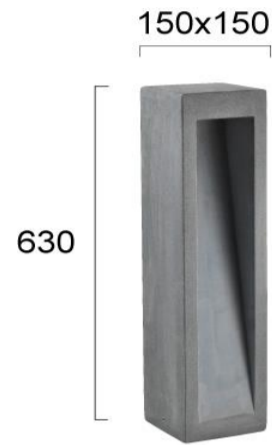

Product Datasheet

| | |
|---------------------|---------------------------------|
| Code | 4290500 |
| Description | Outdoor Floor Light H:630 Style |
| Family | STYLE |
| Type | FLOOR |
| Type of Lamp | LED module |
| Watt | 6W |
| Volt | 220-240 VAC |
| Hertz | 50-60 Hz |
| Class | Class I |
| IP | IP65 |
| Environment | Outdoor |
| Color | GREY |
| Material | CONCRETE |
| Length | L:150 |
| Height | H:630 |
| Width | W:150 |
| Kelvin | 3000K |
| Lumen | 290 Lm |
| Beam Angle | CRI 83 |
| Dimmable | Non-Dimmable |