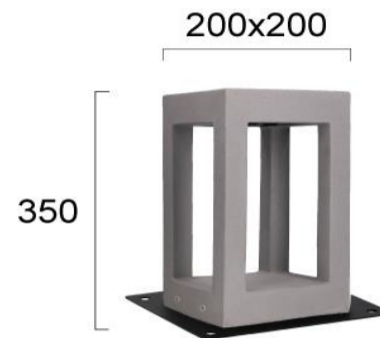

Product Datasheet

| | |
|---------------------|---------------------------|
| Code | 4290700 |
| Description | Outdoor Floor Light Fasma |
| Family | FASMA |
| Type | FLOOR |
| Type of Lamp | LED module |
| Watt | 6W |
| Volt | 220-240 VAC |
| Hertz | 50-60 Hz |
| Class | Class I |
| IP | IP65 |
| Environment | Outdoor |
| Color | GREY |
| Material | CONCRETE |
| Length | L:200 |
| Height | H:350 |
| Width | W:200 |
| Kelvin | 3000K |
| Lumen | 280 Lm |
| Beam Angle | CRI 83 |
| Dimmable | Non-Dimmable |