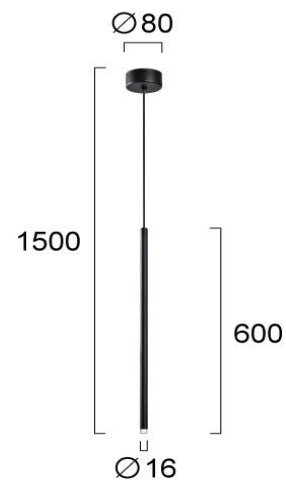

Product Datasheet

Code	4291100
Description	Pendant Light Black Zenia
Family	ZENIA
Type	PENDANT
Type of Lamp	LED module
Watt	4W
Volt	220-240 VAC
Hertz	50-60 Hz
Class	Class I
IP	IP20
Environment	Indoor
Color	BLACK
Material	ALUMINIUM
Length	D:16
Height	H:1500
Width	h:600
Kelvin	3000K
Lumen	175 Lm
Beam Angle	Beam Angle 25* / CRI 80
Dimmable	Non-Dimmable