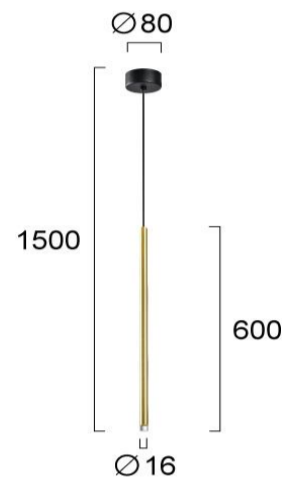

Product Datasheet

| | |
|---------------------|--------------------------|
| Code | 4291101 |
| Description | Pendant Light Gold Zenia |
| Family | ZENIA |
| Type | PENDANT |
| Type of Lamp | LED module |
| Watt | 4W |
| Volt | 220-240 VAC |
| Hertz | 50-60 Hz |
| Class | Class I |
| IP | IP20 |
| Environment | Indoor |
| Color | GOLD |
| Material | ALUMINIUM |
| Length | D:16 |
| Height | H:1500 |
| Width | h:600 |
| Kelvin | 3000K |
| Lumen | 175 Lm |
| Beam Angle | Beam Angle 25* / CRI 80 |
| Dimmable | Non-Dimmable |