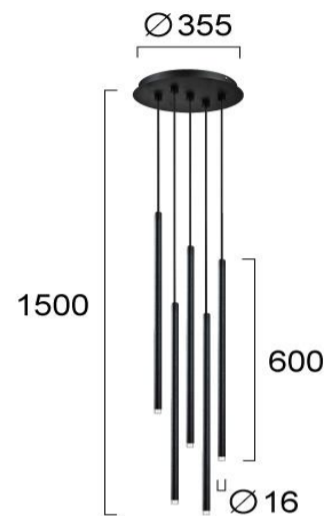

Product Datasheet

Code	4291200
Description	5/L Pendant Light Zenia
Family	ZENIA
Type	PENDANT
Type of Lamp	LED module
Watt	15W
Volt	220-240 VAC
Hertz	50-60 Hz
Class	Class I
IP	IP20
Environment	Indoor
Color	MATT BLACK
Material	ALUMINIUM
Length	D:355
Height	H:1500
Width	h:600
Kelvin	3000K
Lumen	845 Lm
Beam Angle	Beam Angle 25* / CRI 80
Dimmable	Non-Dimmable